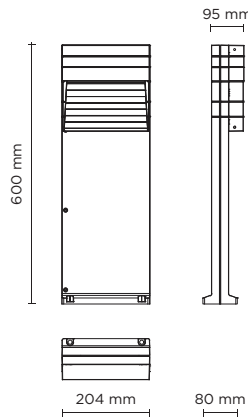

608001

SURF BOLLARD 01 SQUARE

600 mm height bollard, square shape, for outdoor surface installation, 180° light distribution, phospho-chromatised and polyester powder coated die-cast copper-free aluminium body, frosted glass diffuser, moulded silicone gasket and stainless steel screws. Built-in LED driver 220-240V 50-60Hz, with 14 mid-power CREE XH-G LED. IP65 rating.

light source	light beam options	lumen output (lm)	lumin. efficacy (lm/w)
3000°K warm-white			
mid power led	 floor washer 180°	650	81.25

Finish color options:

-  Textured Grey RAL 9006
-  Anthracite Grey RAL 7016
-  Matt Black (on request)

Technical features

Technical data

Wattage	8 WATT
IP Rating	IP65
IK Rating	IK08
Material	High corrosion resistance die-cast copper-free aluminum body and frame.
Coating	Polyester powder coating with phosphochromating pre-finish
Light source	NR. 14 x CREE XH-G LED
Screws	Stainless steel
Transformer	Electronic power supply 220/240V 50/60Hz built-in
Gasket	Silicone rubber
Glass	Tempered
Gross weight	4,60 Kg